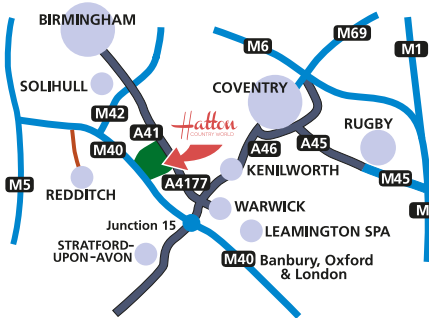

**Hatton Adventure World,
Hatton, Warwick CV35 8XA**
Telephone: 01926 843411
www.hattonworld.com
Email: hatton@hattonworld.com

How to find us

Just five minutes from junction 15 of the M40. Take the A46 towards Coventry and leave at the first exit, turning left onto the A4177. Then, follow the brown tourist signs for Hatton Country World.